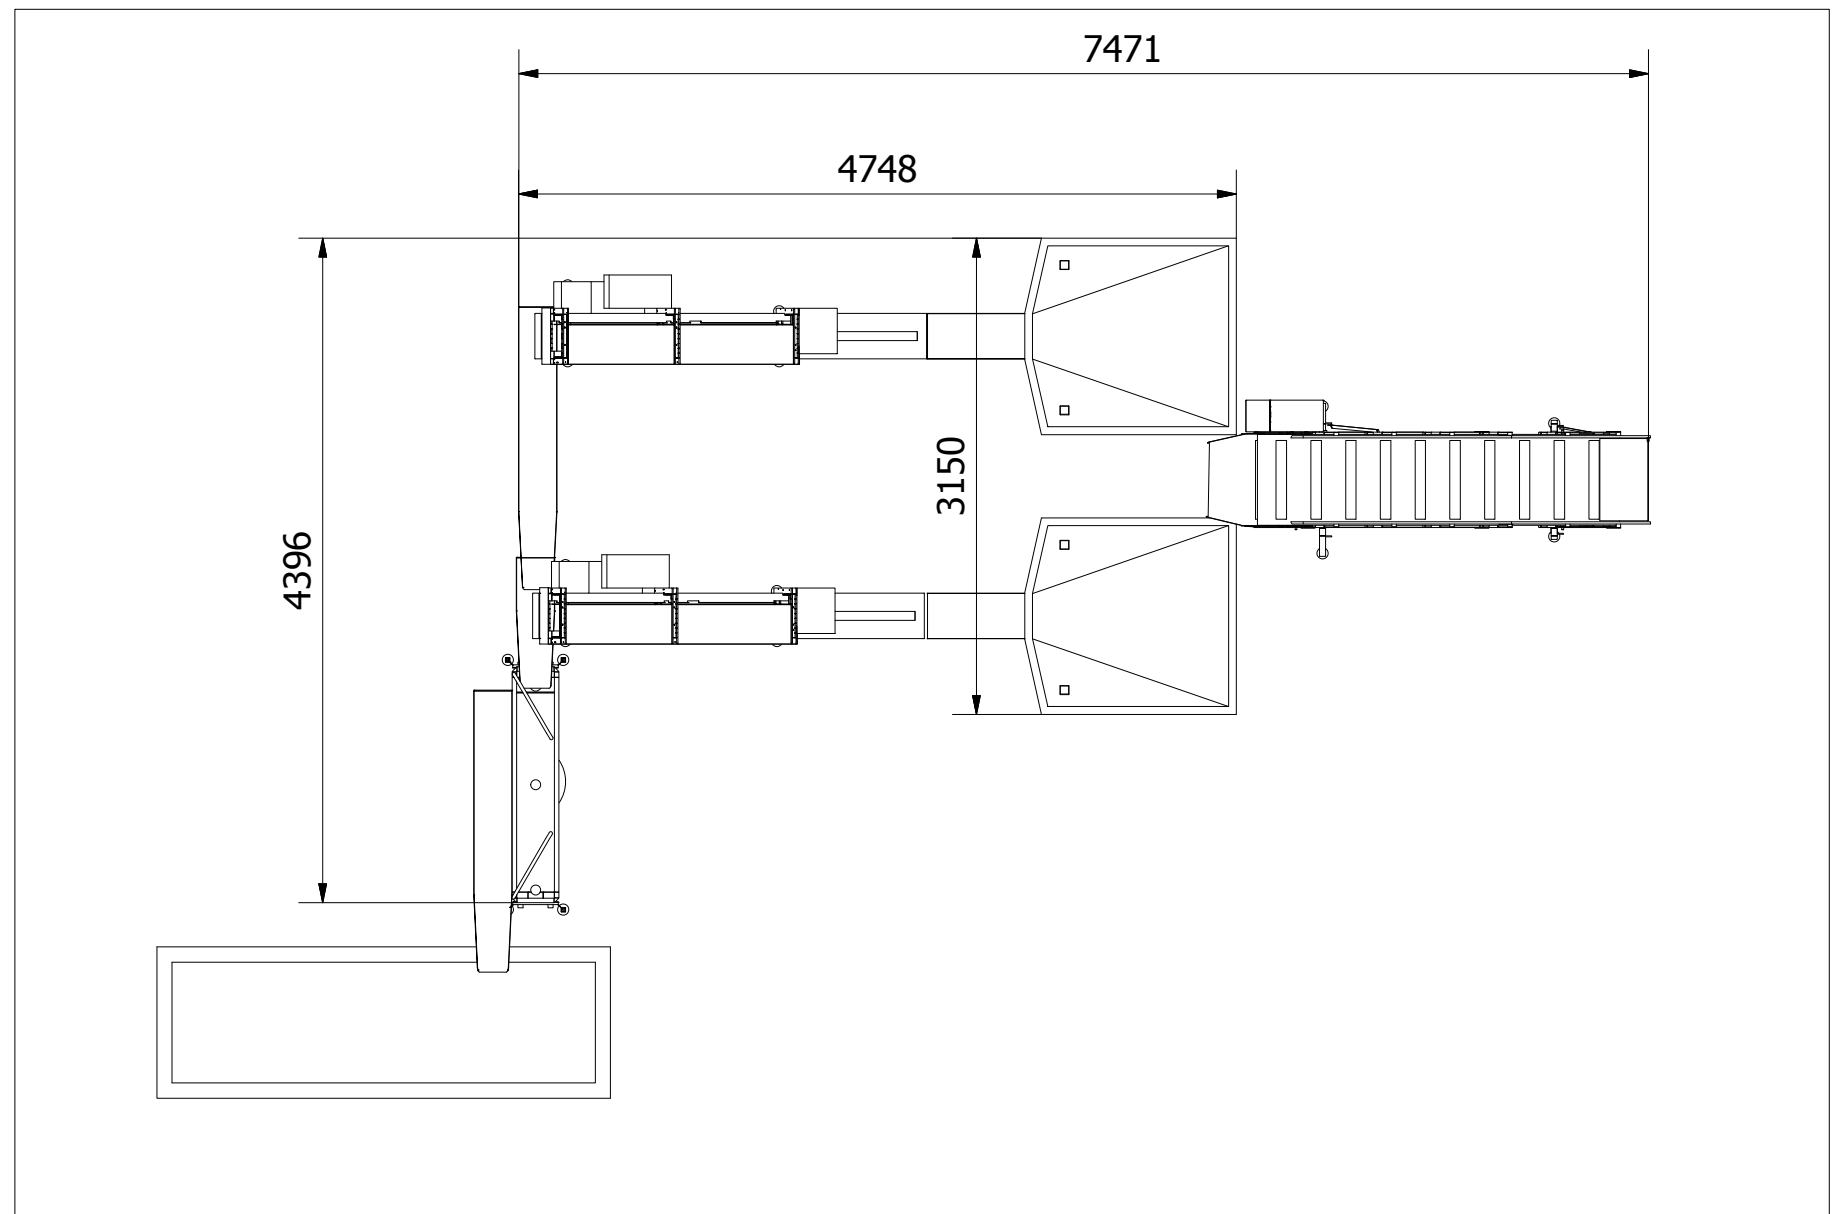

Designed by Peder	Checked by	Approved by	Date	Date 11-12-2013	
Boletto			Layout line 1		Edition
					Sheet 1 / 2

6 5 4 3 2 1

D D

C C

B B

A A

Designed by Peder	Checked by	Approved by	Date	Date 11-12-2013
----------------------	------------	-------------	------	--------------------

Boleto

Layout line 1

Edition	Sheet 2 / 2
---------	----------------

6 5 4 3 2 1